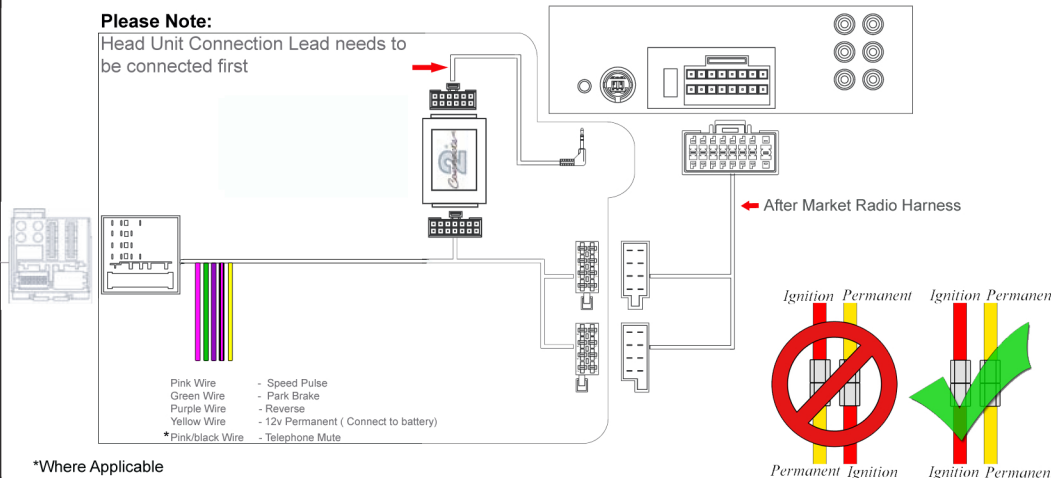

Installation Guide

Part No: CTSBM005.2 BMW can-bus Steering Wheel Control Interface

Vehicle Compatibility:

Vehicles fitted with BMW Professional Original head units.

CAN - Bus Quadlock Vehicles

- 1 Series (E81) 2004>
- 3 Series (E90) 2005>
- 5 Series (E60) 2004>
- 7 Series (E65) 2002>
- Z4 (E89) 2009>
- Mini 2006>

Steering Wheel Control Functions

* Note All Dates are guide lines only as specifications of vehicles change